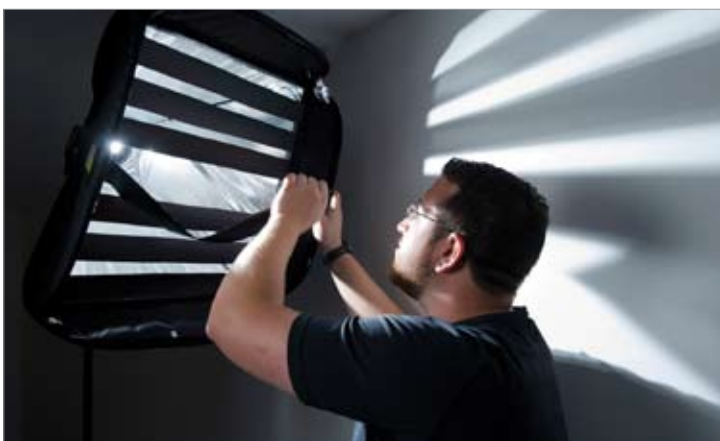

## New Creative Mask Strips

The new Creative Mask Strips turn the Ezybox Shotshoe into a truly creative light modifying accessory. The Mask Strips are attached with Velcro and are fully adjustable allowing the photographer to position the strips across the front of the Ezybox Hotshoe in any arrangement. These strips can be used to create the shadow effect of a venetian blind, a window, columns or simply random shapes.

### Specifications

Description	Code
<b>NEW</b> Creative Mask Strips for 54cm Ezybox Hotshoe	2920

Creative Mask Strips for 54cm Ezybox Hotshot