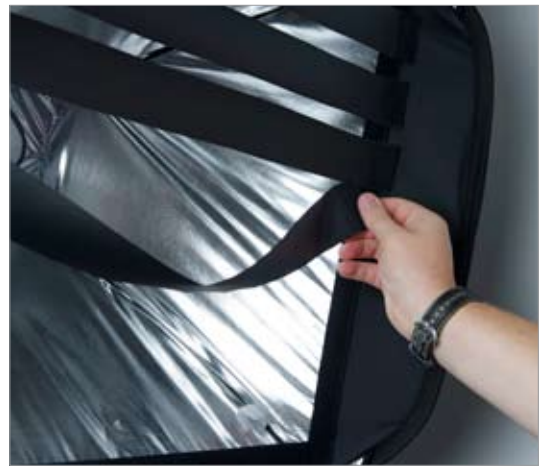

## New Creative Mask Strips

The new Creative Mask Strips turn the Ezybox Shotshoe into a truly creative light modifying accessory. The Mask Strips are attached with Velcro and are fully adjustable allowing the photographer to position the strips across the front of the Ezybox Hotshoe in any arrangement. These strips can be used to create the shadow effect of a venetian blind, a window, columns or simply random shapes.

### Specifications

Description	Code
<b>NEW</b> Creative Mask Strips for 54cm Ezybox Hotshoe	2920

Creative Mask Strips for 54cm Ezybox Hotshot