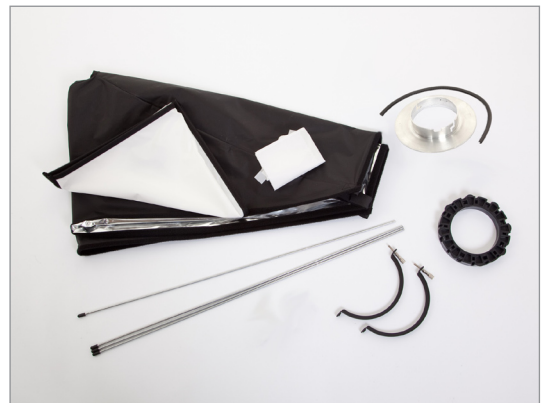

New Hotrod Strip Quadra Kit

The new Hotrod Strip Quadra kit includes the popular Hotrod Strip softbox and the new Quadra Speedring, allowing you to mount your softbox onto the Elinchrom Ranger Quadra. The speedring simply fits directly onto the Hotrod adaptor ring. The kits are available in two different sizes and feature an outer diffusion panel, an optional inner diffuser, adaptor plate and rods (which supports the softbox) and the new Quadra Speedring.

The Hotrod Strip softbox produces a narrow band of light, useful for creating side lighting for full length fashion or portraits or for a soft hair light. The narrow profile also allows for achieving elongated catch lights in product photography.

Specifications

Description	Code
NEW Hotrod Strip Quadra Kit 30cm x 120cm (12" x 48")	2630Q
NEW Hotrod Strip Quadra Kit 40cm x 120cm (16" x 48")	2640Q

Quadra Speedring mounts directly onto the Hotrod adaptor ring